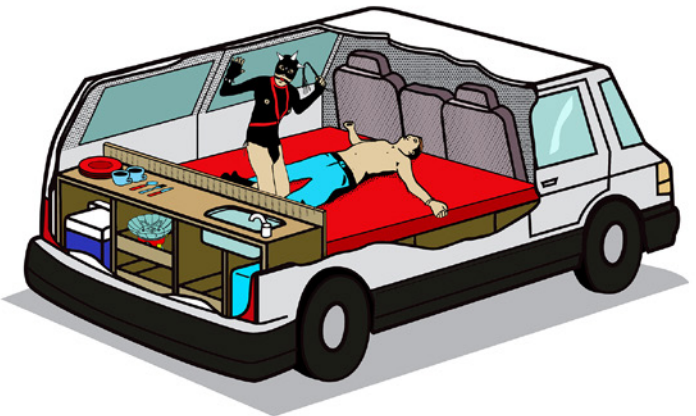

Zeppelin 3-Berth Campervans

Imagine having breakfast at the beach on the top of your campervan? It's possible, with our Zeppelin 3-Sleeper Campervans! Seats and Sleeps 2-3 Adults and has all the bells and whistles you need for a super-duper holiday!!!

Manual & Auto
Transmission⁺

Sleeps
2-3 Adults

Seats
2-3 Adults

For Drivers
Aged 18+

Vehicle Age	Pre-2009 Model Vans
Artwork	All vehicles feature artwork
Transmission	5-Speed Manual & Automatic ⁺
Fuel Capacity	46 litres unleaded petrol
Fuel Consumption	10 Litres per 100km
Rooftop Balcony	Yes
Bed Size	1.45m x 1.85m