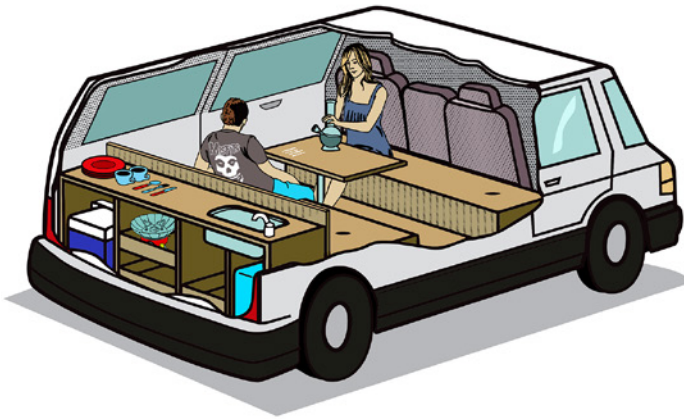

Zeppelin 3-Berth Campervans

Imagine having breakfast at the beach on the top of your campervan? It's possible, with our Zeppelin 3-Sleeper Campervans! Seats and Sleeps 2-3 Adults and has all the bells and whistles you need for a super-duper holiday!!!

Manual & Auto
Transmission⁺

Sleeps
2-3 Adults

Seats
2-3 Adults

For Drivers
Aged 18+

Vehicle Age	Pre-2009 Model Vans
Artwork	All vehicles feature artwork
Transmission	5-Speed Manual & Automatic ⁺
Fuel Capacity	46 litres unleaded petrol
Fuel Consumption	10 Litres per 100km
Rooftop Balcony	Yes
Bed Size	1.45m x 1.85m